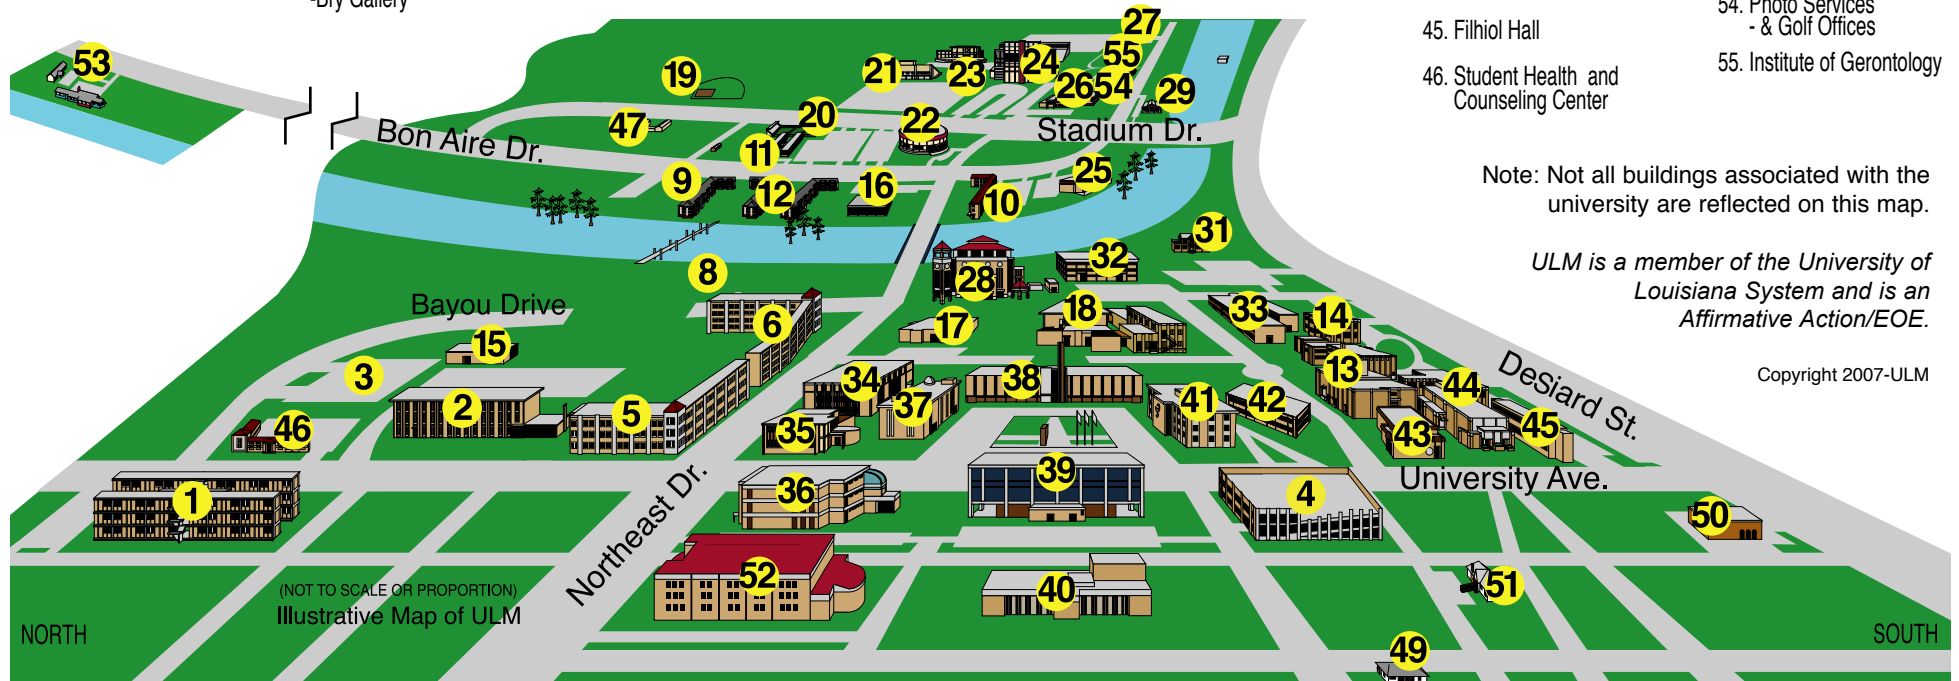

# The University of Louisiana at Monroe CAMPUS MAP

- |  |   |  |   |   |                                       |  |
|--|---|--|---|---|---------------------------------------|--|
| 1. Madison Hall                                      | 9. Bayou Village Apartments   | 15. Coenen Hall  | 22. Fant-Ewing Coliseum                   | 31. University House                                      | 37. Hanna Hall                        | 47. Physical Plant                                   |
| 2. Ouachita Hall                                     | 10. Bayou Suites Residence Hall   | 16. Schulze Dining Hall                                  | 23. Baseball Stadium                      | 32. Strauss Hall  | 38. Administration Building           | 48. ---  |
| 3. Parking Addition                                  | 11. Masur Hall  | 17. Wig Wam  | 24. Malone Stadium                        | 33. Stubbs Hall   | 39. Nursing Building                  | 49. ULM Police                                       |
| 4. Intermodal Transit Facility                       | 12. Bayou Village Apartments  | 18. Student Union Building/ Student Center - Post Office | 25. Lake C. Oxford Natatorium             | 34. Sandel Hall<br>Visitors Center/Admissions - Bookstore | 40. Construction Building             | 50. University Advancement                           |
| 5. University Commons I                              | 13. Brown Hall<br>-Auditorium, Spyker & Black Box Theatres, Brown Annex | 19. Softball Field                                       | 26. Activity Center                       | 35. Garrett Hall  | 41. Sugar Hall                        | 51. Testing Center                                   |
| 6. University Commons II<br>- Bank, Residential Life | 14. Bry Hall<br>-Bry Gallery  | 20. Heard Stadium (Tennis)                               | 27. University Park<br>Intramural Complex | 36. Chemistry & Natural Science                           | 42. Caldwell Hall                     | 52. Hemphill Airway and<br>Computer Science Building |
| 7. ---   |   | 21. Brown Stadium  | 28. University Library                    |   | 43. Sound of Today<br>Band Building   | 53. Marriage & Family<br>Therapy Complex             |
| 8. Bayou Park  |   |  | 29. Anna Gray Noe Alumni Center           |   | 44. Biedenharn Hall<br>- Recital Hall | 54. Photo Services<br>- & Golf Offices               |
|  |   |  | 30. ---                                   |   | 45. Filhiol Hall                      | 55. Institute of Gerontology                         |